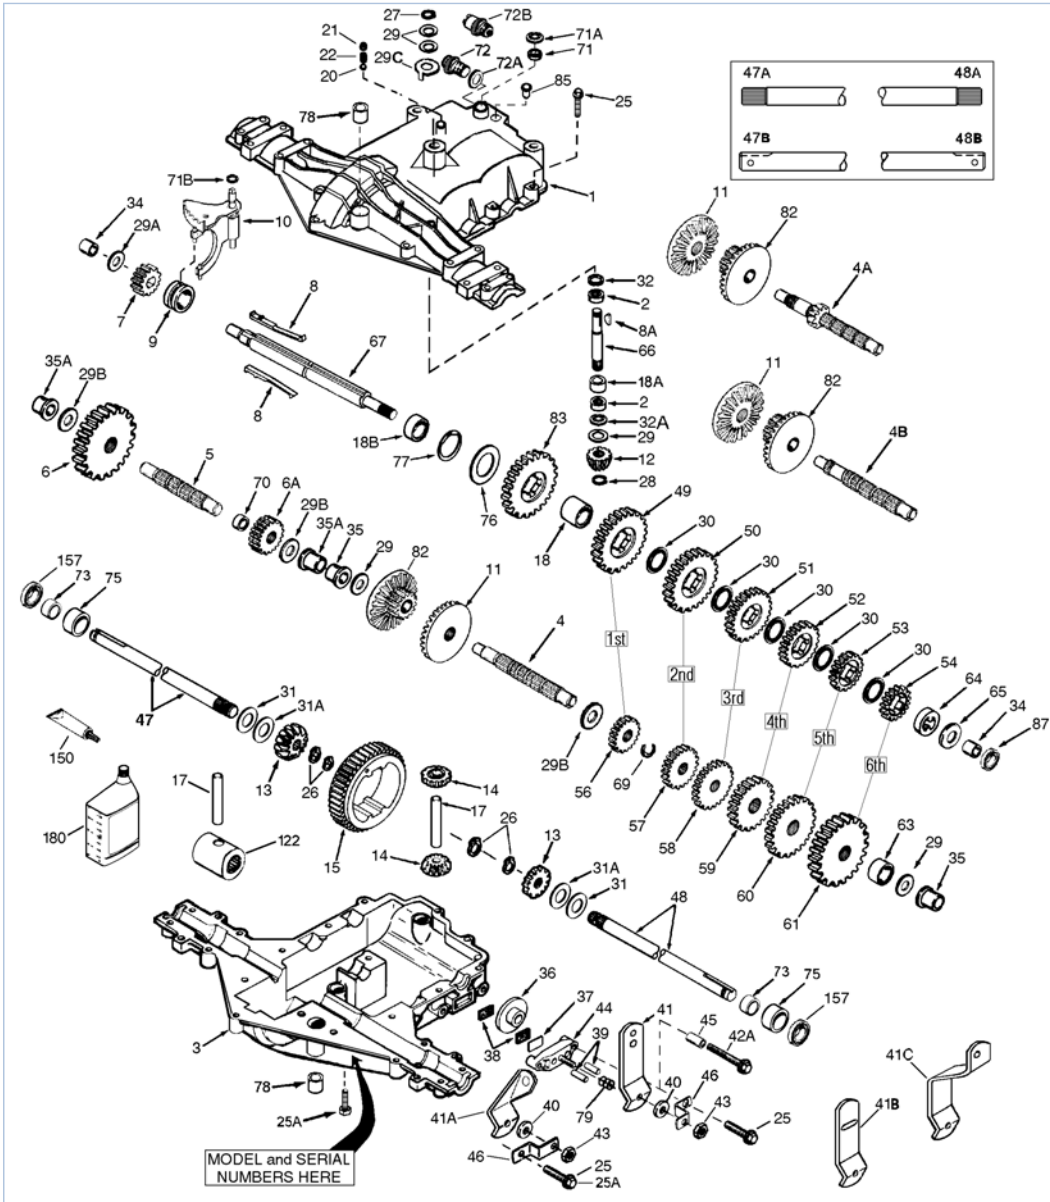

## Part List

mst.2 206-206-526C / Transaxle

REF #	ITEM #	DESCRIPTION	QTY	REMARK
1	772147	Transaxle Cover	1	
2	780086A	Needle Bearing 5/8" ID	2	
3	770128	Transaxle Case	1	
4	776395	Countershaft	1	
5	776409	Output Shaft	1	
6	778364	Spur Gear (38 teeth)	1	
6A	778369	Spur Gear (15 teeth)	1	
7	778330	Spur Gear (11 teeth)	1	
8	792180	Shift Key	2	
9	784352	Shift Collar	1	
10	784378	Shift Rod & Fork	1	
11	778334	Bevel Gear (30 teeth)	1	
12	778309	Input Bevel Pinion (13 teeth)	1	
13	778368	Bevel Gear (13 teeth) (Incl. 14)	2	
14	778368	Bevel Pinion (13 teeth) (Incl. 13)	2	
15	778370	Ring Gear (43 teeth)	1	
17	786188	Drive Pin	1	
18	786102	Spacer	1	
20	792077A	Ball 5/16" dia	1	
21	792211	Cap Screw 3/8-16 x 3/8"	1	
22	792079	Spring	1	
25	792073A	Screw 1/4-20 x 1-1/4"	17	
25A	792177	Screw 1/4-20 x 1-3/8"	2	
26	792125	Retaining Ring (pkg of 2)	4	
27	792035	Retaining Ring	1	
28	788040	Retaining Ring	1	
29	780072	Thrust Washer .627 ID	5	
29A	780160	Thrust Washer .563 ID	1	
29B	780051	Thrust Washer (.762 ID)	3	
30	780108	Cup Washer 1.127 ID	5	
31	780001	Washer (.056 wide) (USE AS NEEDED)	2	
31A	780195	Flat Washer (.062 wide)	2	
32	788083	Oil Seal 5/8"	1	
34	780194	Bushing 9/16"	2	
35	780193	Flanged Bushing 5/8" ID	2	
35A	780197	Flanged Bushing 3/4"	2	
36	790075	Brake Disk	1	
37	790007	Brake Pad Plate	1	
38	799021	Brake Pad (pkg of 2)	2	
39	786026	Dowel Pin	2	
40	792076A	Flat Washer .312 ID	1	
41	790008A	Brake Lever	1	
42	792073A	Screw 1/4-20 x 1-1/4"	2	
43	792075	Locknut 5/16-24	1	
44	790025	Brake Pad Holder	1	
46	786086	Brake Lever Bracket	1	
47	774690	Axle (11-15/16" long)	1	
48	774691	Axle (16-1/2" long)	1	
49	778356	Spur Gear (29 teeth)	1	
50	778338	Spur Gear (27 teeth)	1	
51	778354	Spur Gear (23 teeth)	1	
52	778313	Spur Gear (19 teeth)	1	
53	778350	Spur Gear (16 teeth)	1	
54	778346	Spur Gear (15 teeth)	1	
56	778355	Spur Gear (11 teeth)	1	
57	778337	Spur Gear (13 teeth)	1	
58	778353	Spur Gear (17 teeth)	1	
59	778351	Spur Gear (21 teeth)	1	
60	778349	Spur Gear (24 teeth)	1	